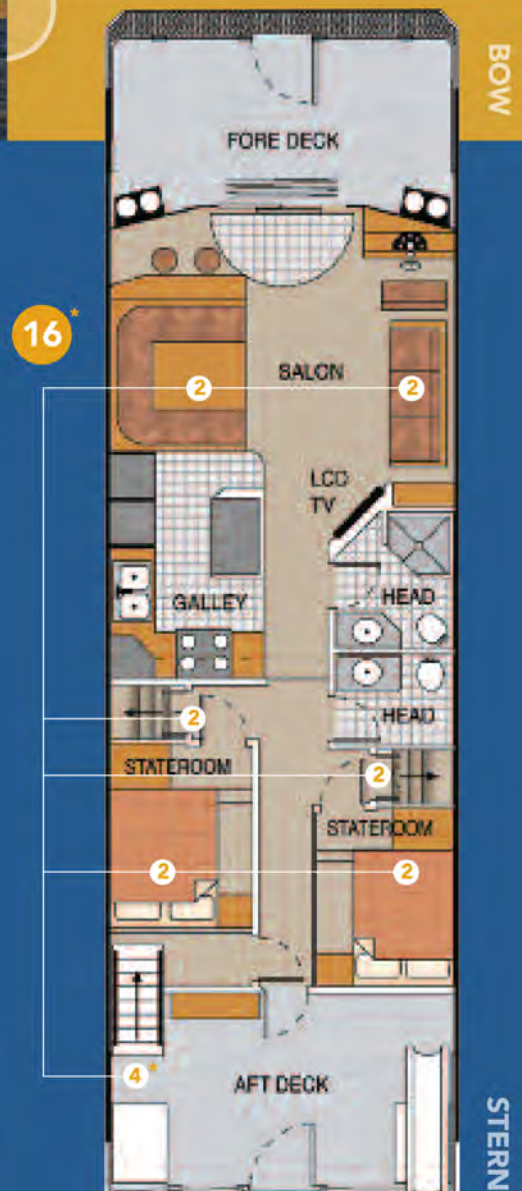

54' ESCAPE

L

Luxury Class

16

54' L x 16' W, Approx. 1728 Sq. Ft.,
Sleeps 16
(Max Capacity 12 while under way)

OUR MOST AFFORDABLE

Luxury-class houseboat.

54' ESCAPE FEATURES:

Cabin/Deck

- Sleeps 8 adults, 8 children
- 2 staterooms with queen beds
- 2 lower berths with queen beds
- Convertible dinette table (sleeps 2)
- Convertible sofa (sleeps 2)
- Cushions for sleeping on upper deck
- Hot tub
- Upper deck driving helm
- One 3/4 bath and one 1/2 bath
- TV/VCR/DVD in the salon
- Tracking satellite with feed to the salon TV (satellite reception limited)
- CD stereo system on the upper deck

Appliances

- Side-by-side electric refrigerator with freezer
- 30-inch residential gas range
- Microwave/convection oven
- 5 cu. ft. electric freezer
- Dishwasher

Mechanical

- Central heating and air conditioning
- Electric inverter system
- Remote fuel tank pump (115-gallon capacity)
- Carbon monoxide (CO) detectors

Availability

- Bullfrog Marina

54' ESCAPE FLOOR PLAN.

*Top Deck sleeps 4